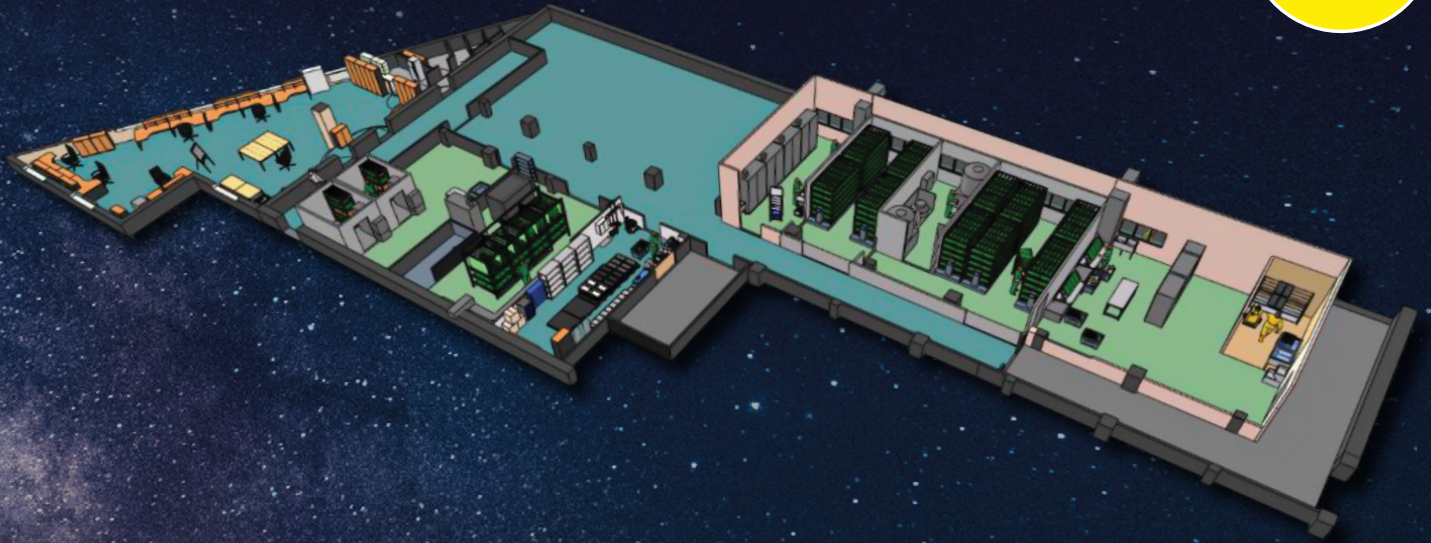

ORION Space Generation Foundation

Our special projects

The shared future of vertical farms

THE SHARED FUTURE OF VERTICAL FARMS SPACE RESEARCH SPACE FOOD, COLONIZATION PLANTS, TERRAFORMING

The Foundation's **Csillagváros Ltd. Grow Stars Institute** operates Hungary and the region's only research and development-focused vertical farm unit. Since its re-establishment on December 1, 2022, it has been managing the vertical farm facility, which was originally launched in the spring of 2021. Csillagváros Ltd.'s professional CEA (Controlled Environment Agriculture) research and development vertical farm goes beyond traditional plant cultivation, focusing on innovative solutions for sustainable agriculture and space-related research.

- Cultivation area: 150 m²
- 5 independent hydroponic vertical farm units
- Equipped with: nutrient circulation and fertilization system, climate control, CO2 dispenser, monitoring system
- High level of sensorization, shelf-by-shelf controllable lighting and irrigation
- Climate control and nutrient solution remote control by floor
- Own data collection software